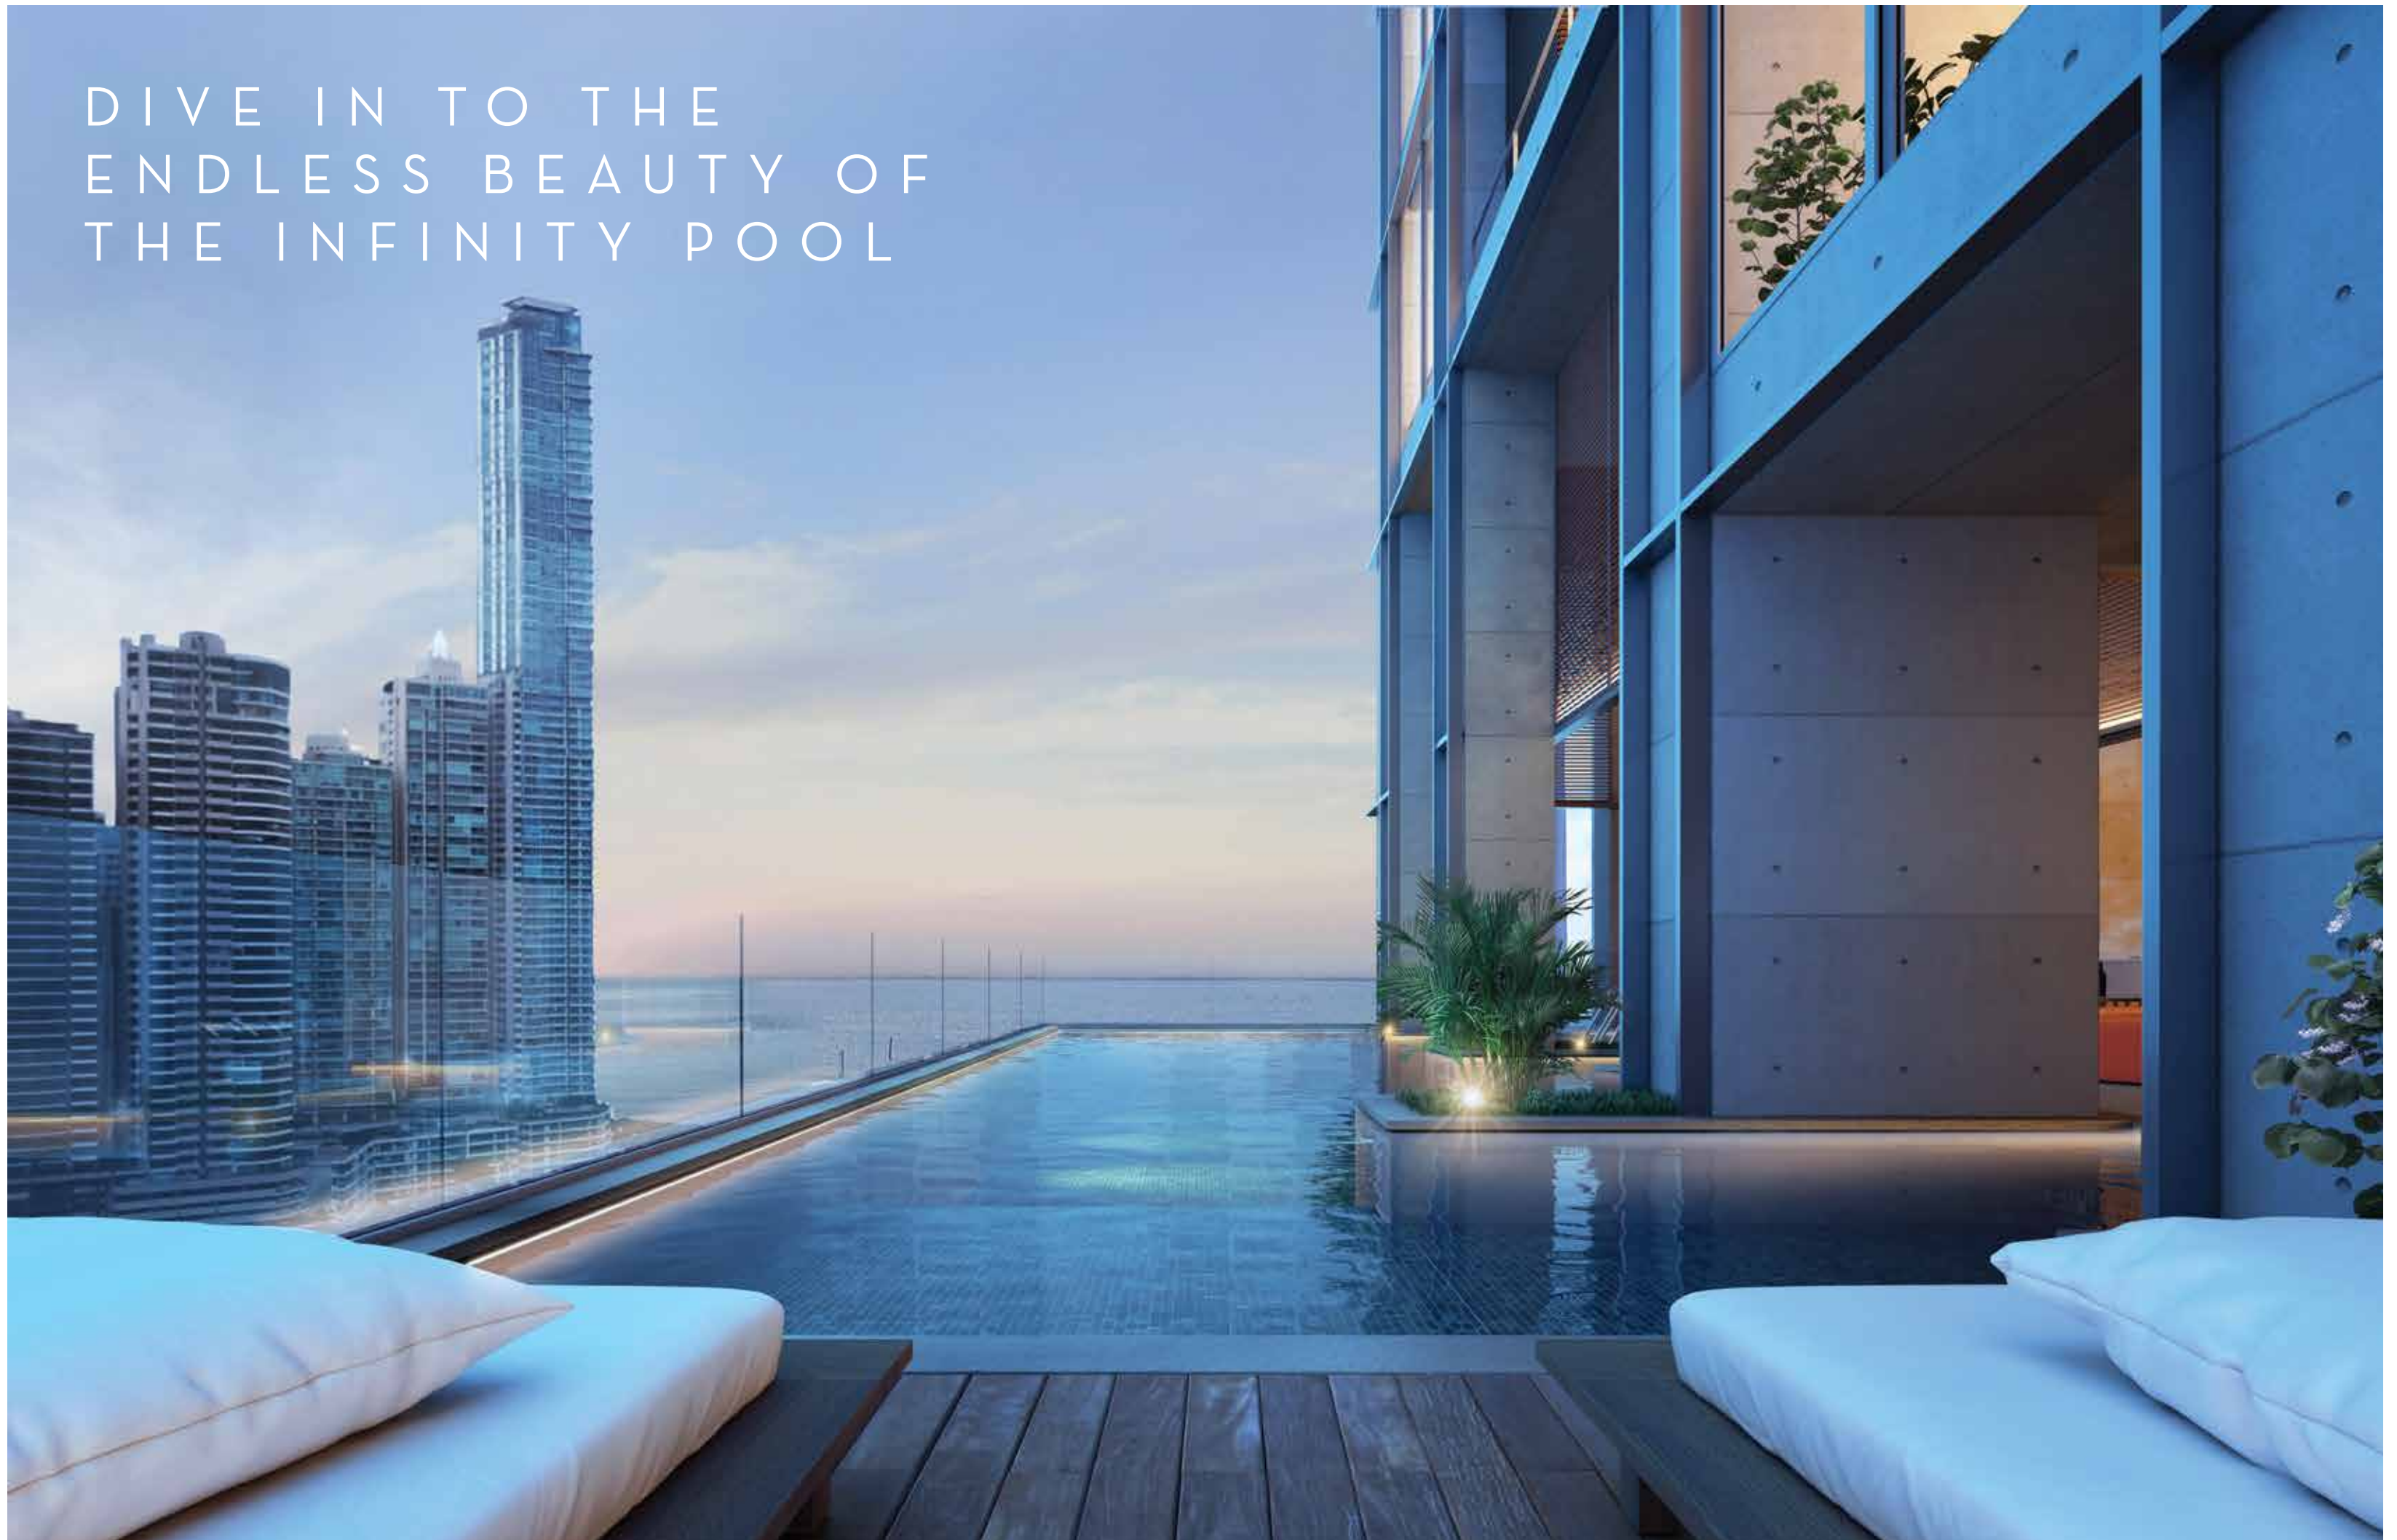

DIVE IN TO THE
ENDLESS BEAUTY OF
THE INFINITY POOL